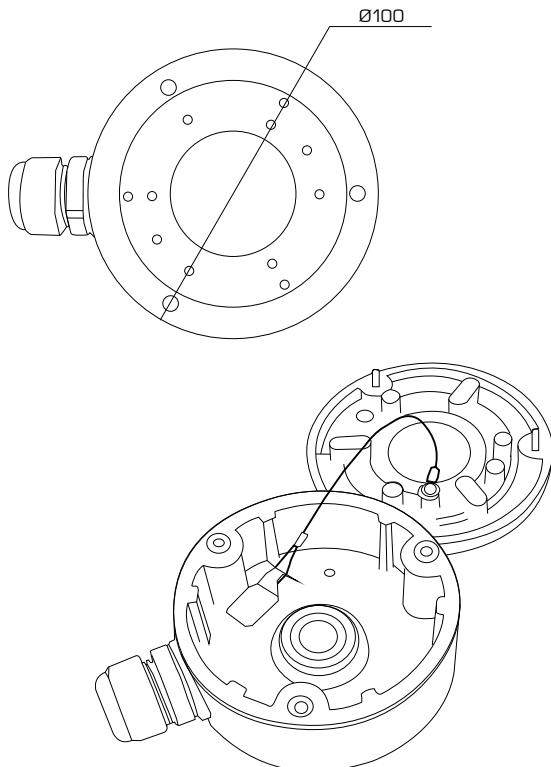

DS-1280ZJ-XS

FEATURES:

- Aluminum alloy material with surface spray treatment
- Waterproof design
- Cable hole on bracket makes the feature better

HIKVISION

DS-1280ZJ-XS

SPEC

Parameters	Junction box
Colour	Hik White
Feature	Suitable for bullet cameras
Material	Aluminum Alloy
Dimension	Ø100 x 43.2 x 129mm
Weight	320g

INFORMATION:

- The bracket should be installed on a flat wall
- The wall must be capable of supporting over 3 times as much as the total weight of the camera and the mount
- The maximum load capacity of the bracket is 4.5kg
- Waterproof ribber is necessary for outdoor application

unit: mm