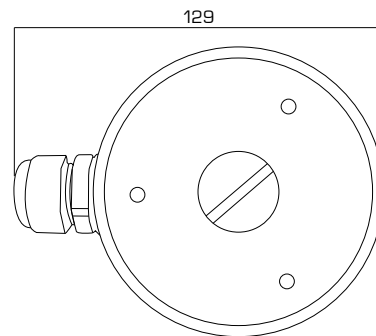

DS-1280ZJ-XS

FEATURES:

- Aluminum alloy material with surface spray treatment
- Waterproof design
- Cable hole on bracket makes the feature better

HIKVISION

DS-1280ZJ-XS

SPEC

Parameters	Junction box
Colour	Hik White
Feature	Suitable for bullet cameras
Material	Aluminum Alloy
Dimension	Ø100 x 43.2 x 129mm
Weight	320g

INFORMATION:

- The bracket should be installed on a flat wall
- The wall must be capable of supporting over 3 times as much as the total weight of the camera and the mount
- The maximum load capacity of the bracket is 4.5kg
- Waterproof ribber is necessary for outdoor application

unit: mm